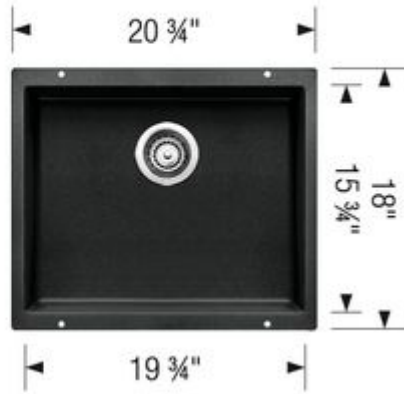

Metallic grey

SILGRANIT®

Item No. 400880

Spec sheets/DXF

Top View

Scope of supply

3 1/2" (90 mm) stainless steel strainer, clips, template

Design tips

Width of base unit : 610 mm

Bowl depth: 7 1/2" (190 mm)

Depending on cabinet construction, a different cabinet size may be required. Consult the cabinet manufacturer.

Faucets

BLANCO RITA DUAL SPRAY

Chrome / Café
401463