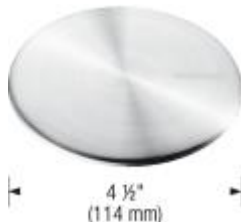

3 1/2" CapFlow strainer cover
Stainless steel (fits all BLANCO
strainers)
517666