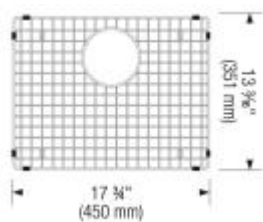

Optional Accessories

Stainless Steel Sink Grid
406445